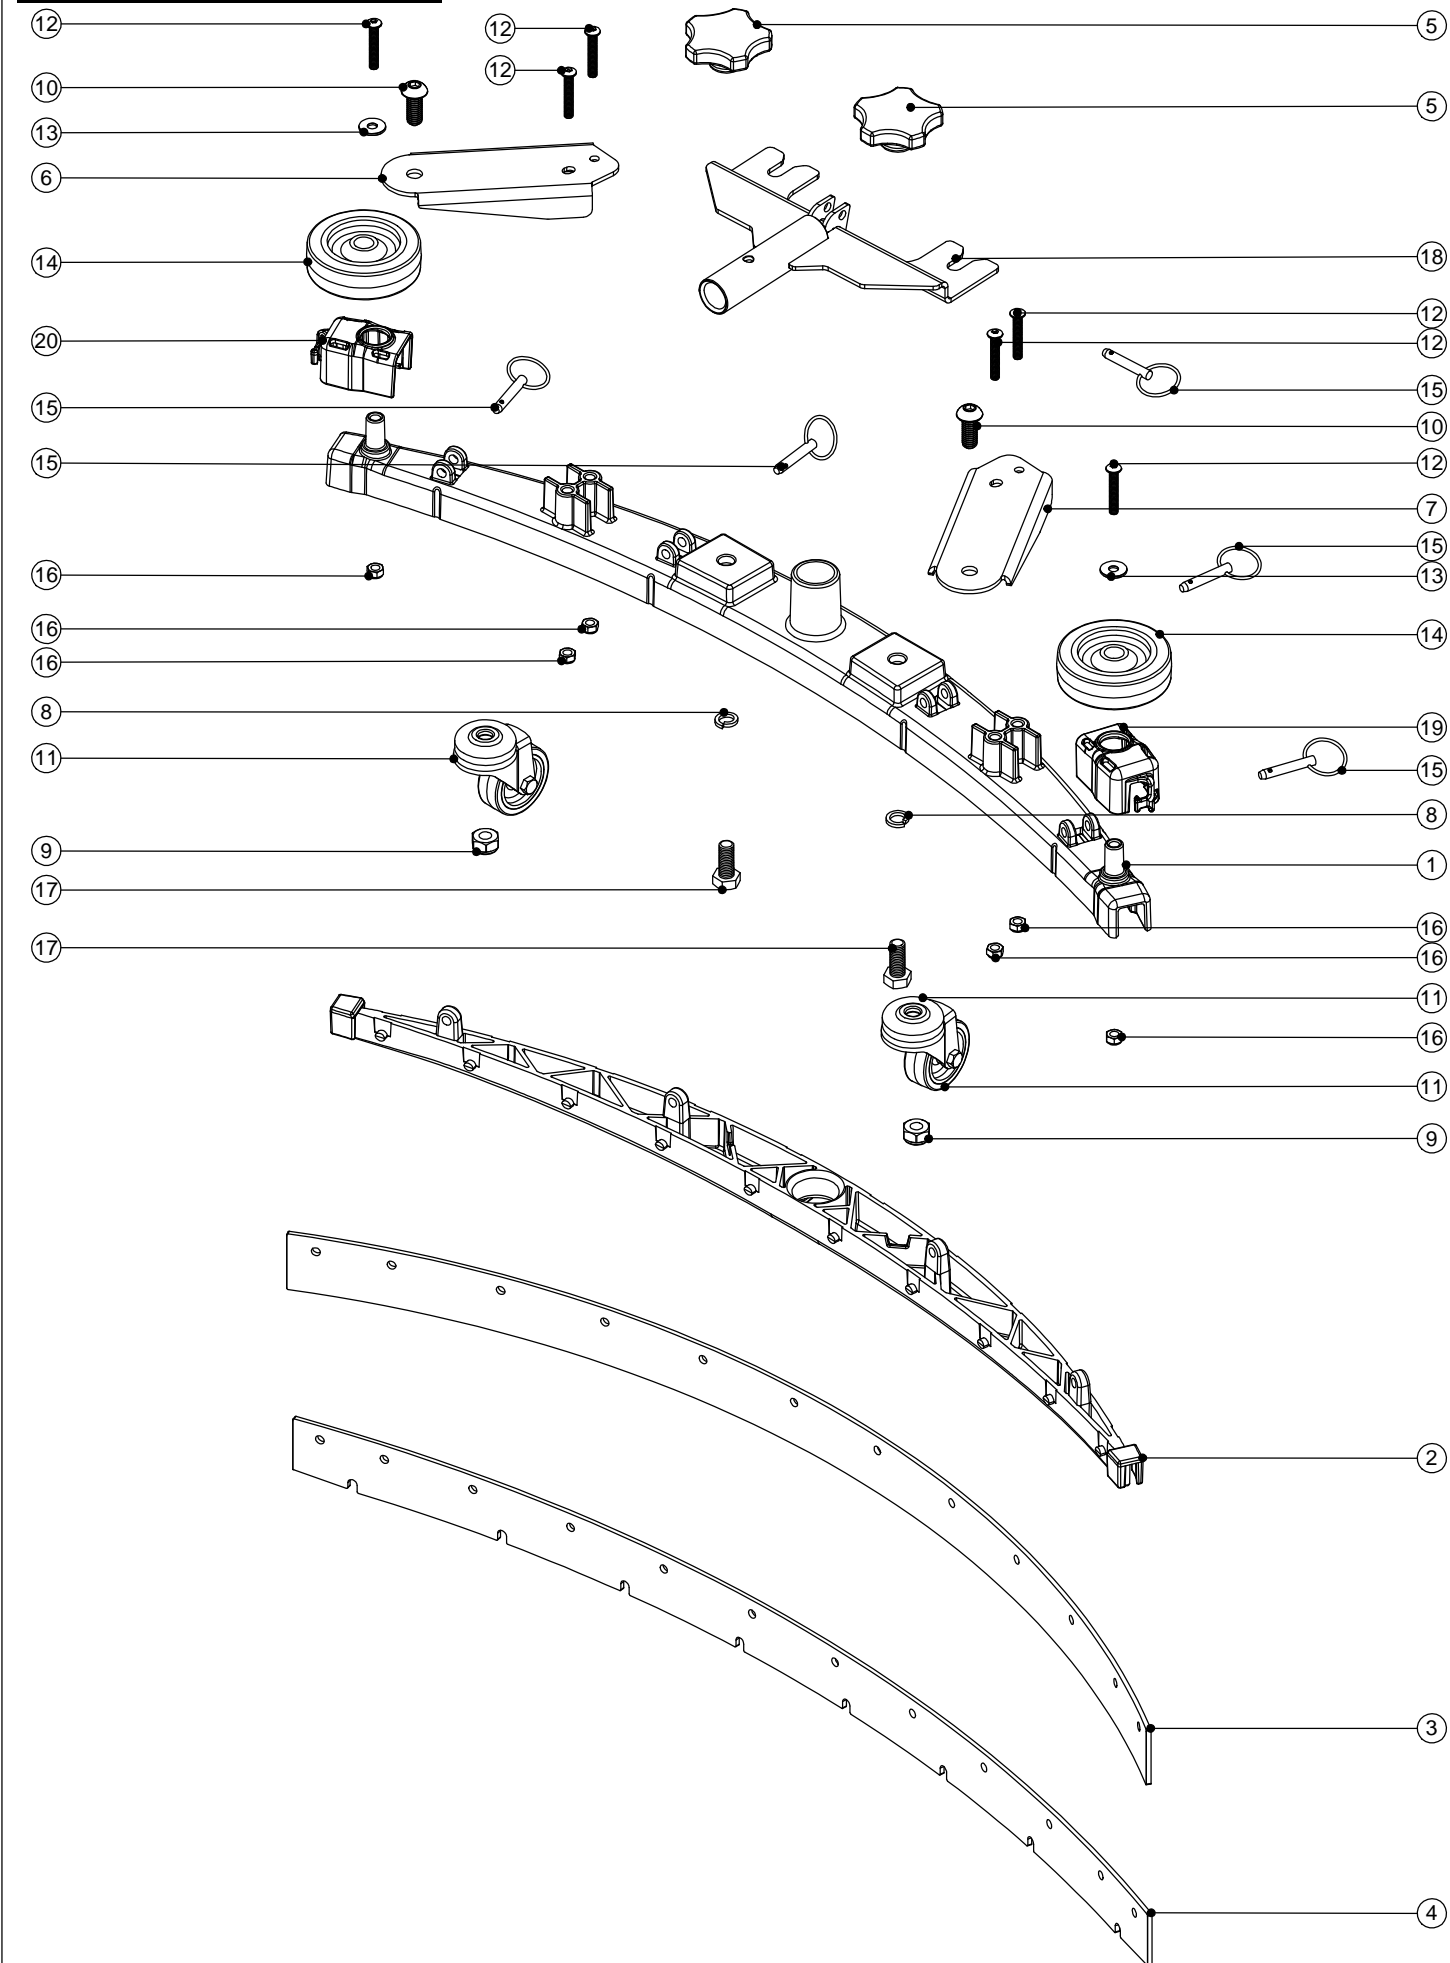

# Numatic International Spare Parts

Model No: 650mm & 750mm Aluminium Floor Tool

234954  
DRAWING: DRW-13428 ISS: A01  
07/03/2013

NB: FOR WIRING SEE DRAWING: N/A